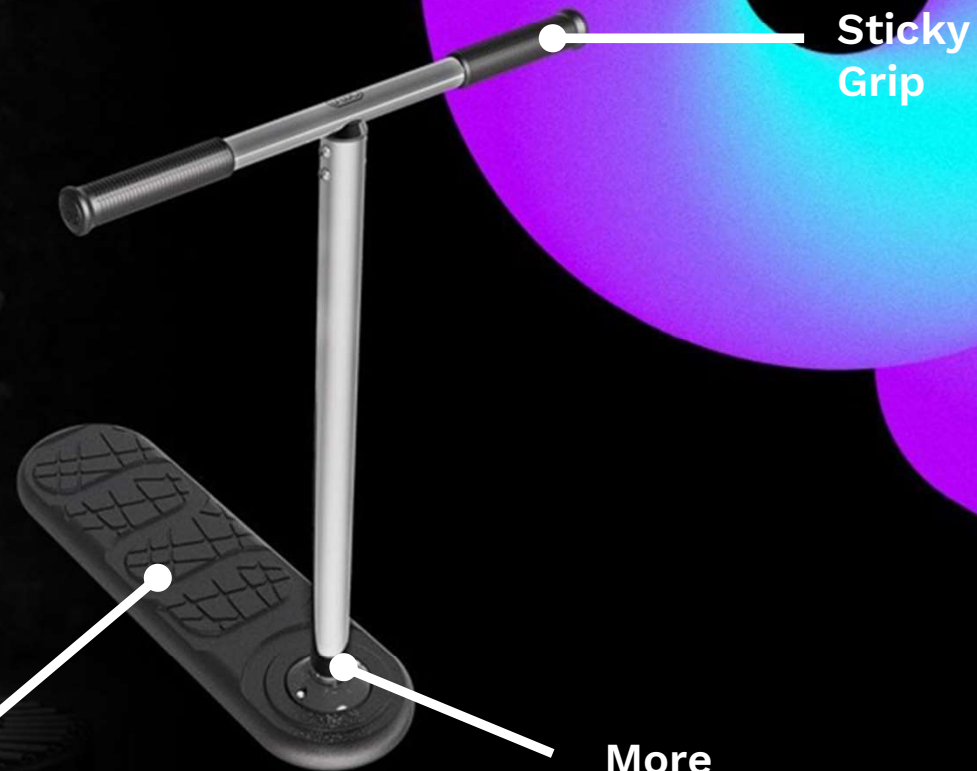

INDO 670

Age: +9 - 15 years
Rider Height: +150-170cm

Bar Height: 67cm
Bar Width: 44cm
Deck Length: 52cm
Deck Width: 15cm
Weight: 950g

Sticky
Grip

Bouncy
Deck

More
Control

INDO 670

INDO **670**

INDO 570

Age: +5 years

Rider Height: +130-150cm

Bar Height: 57cm

Bar Width: 44cm

Deck Length: 52cm

Deck Width: 15cm

Weight: 900g

Sticky
Grip

Bouncy
Deck

More
Control

INDO 570

INDO **570**

INDO BUG

Age: +3 years

Rider Height: +100-130cm

Bar Height: 38cm

Bar Width: 40cm

Deck Length: 42cm

Deck Width: 15cm

Weight: 680g

Extra
Cushion

Super Light
Foam

Quality
Toy