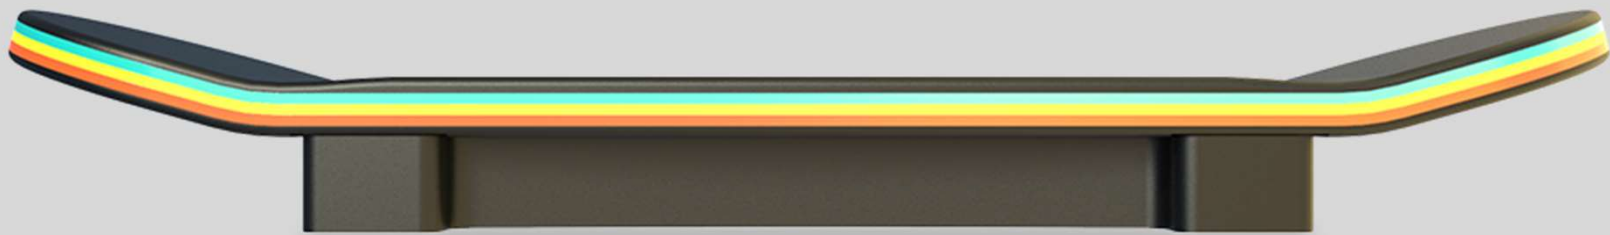

**INDO SKATE –
PRICING
(SHIPPING Q2 2023)**