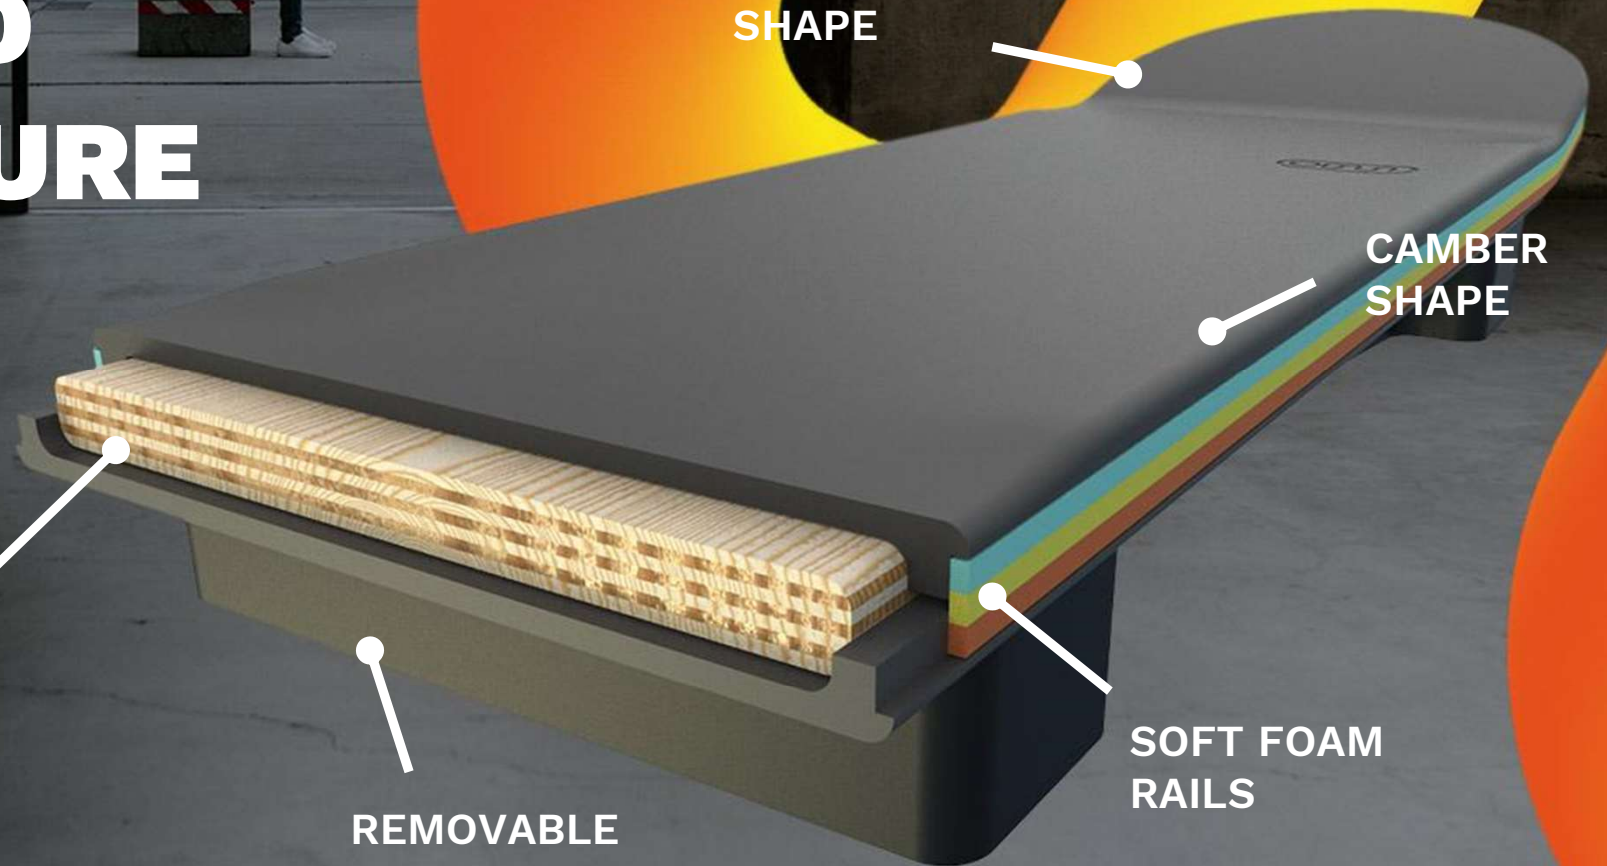

INDO SKATE — LAYERED STRUCTURE

LENGTH: 55cm
WIDTH: 25cm
WEIGHT: 1,5kg

WOOD
DECK CORE

REMOVABLE
TRUCKPAD

COMING Q2 / 23

CLASSIC
SKATEBOARD
SHAPE

CAMBER
SHAPE

SOFT FOAM
RAILS