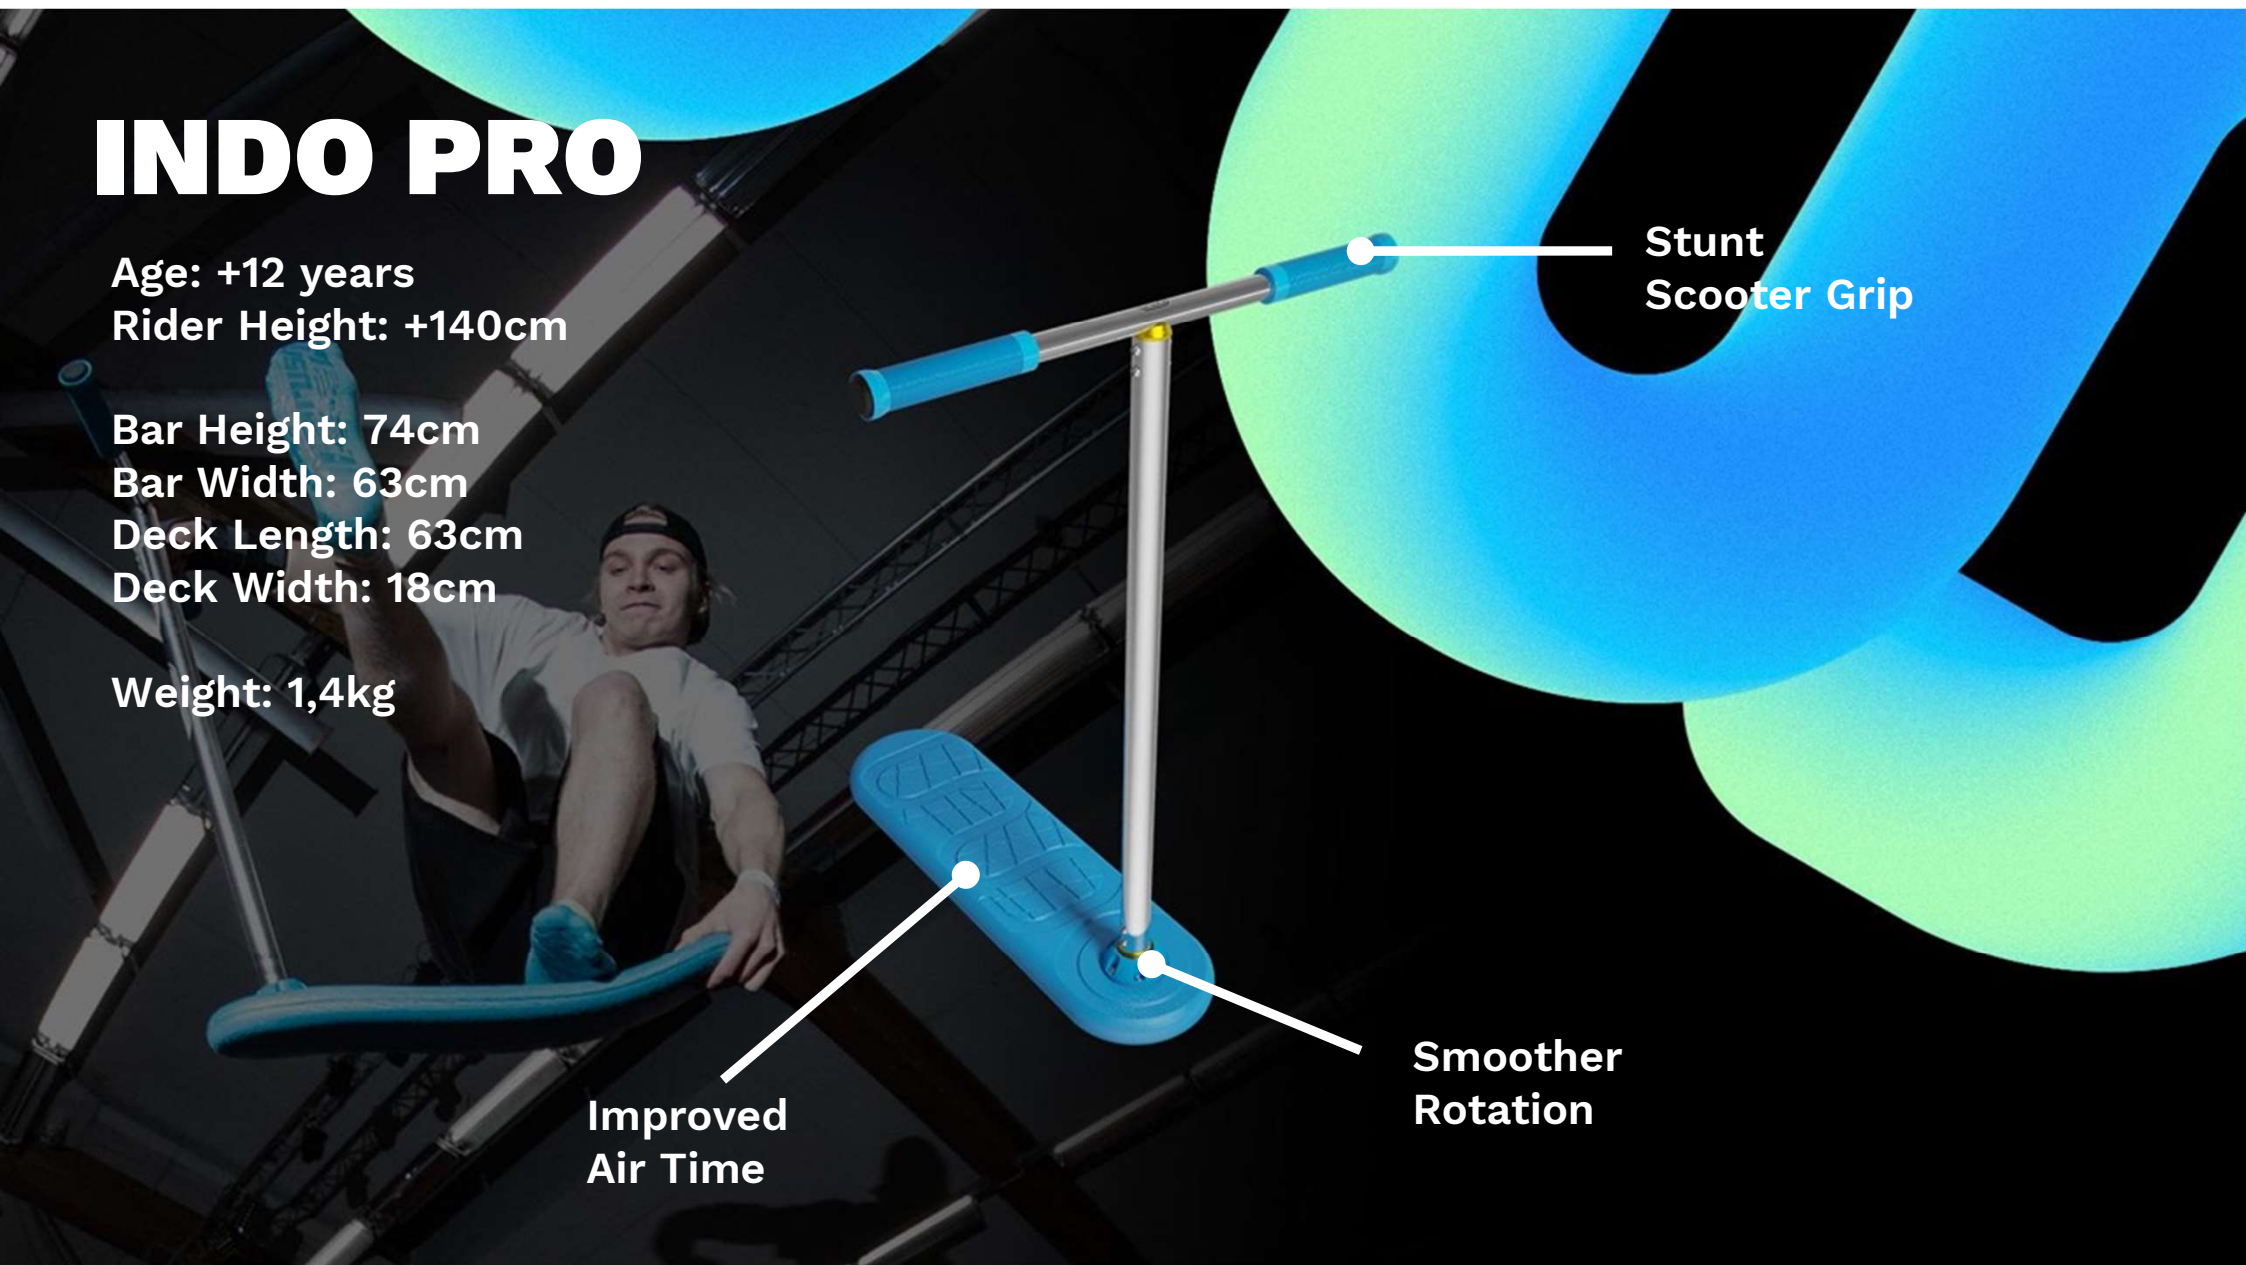

Deck Length: 63cm

Deck Width: 18cm

Weight: 1,4kg

Stunt
Scooter Grip

Improved
Air Time

Smoother
Rotation

INDO PRO

INDO **PRO**

INDO 670

Age: +9 - 15 years
Rider Height: +150-170cm

Bar Height: 67cm
Bar Width: 44cm
Deck Length: 52cm
Deck Width: 15cm
Weight: 950g

Sticky
Grip

Bouncy
Deck

More
Control

INDO 670

INDO **670**

INDO 570

Age: +5 years

Rider Height: +130-150cm

Bar Height: 57cm

Bar Width: 44cm

Deck Length: 52cm

Deck Width: 15cm

Weight: 900g