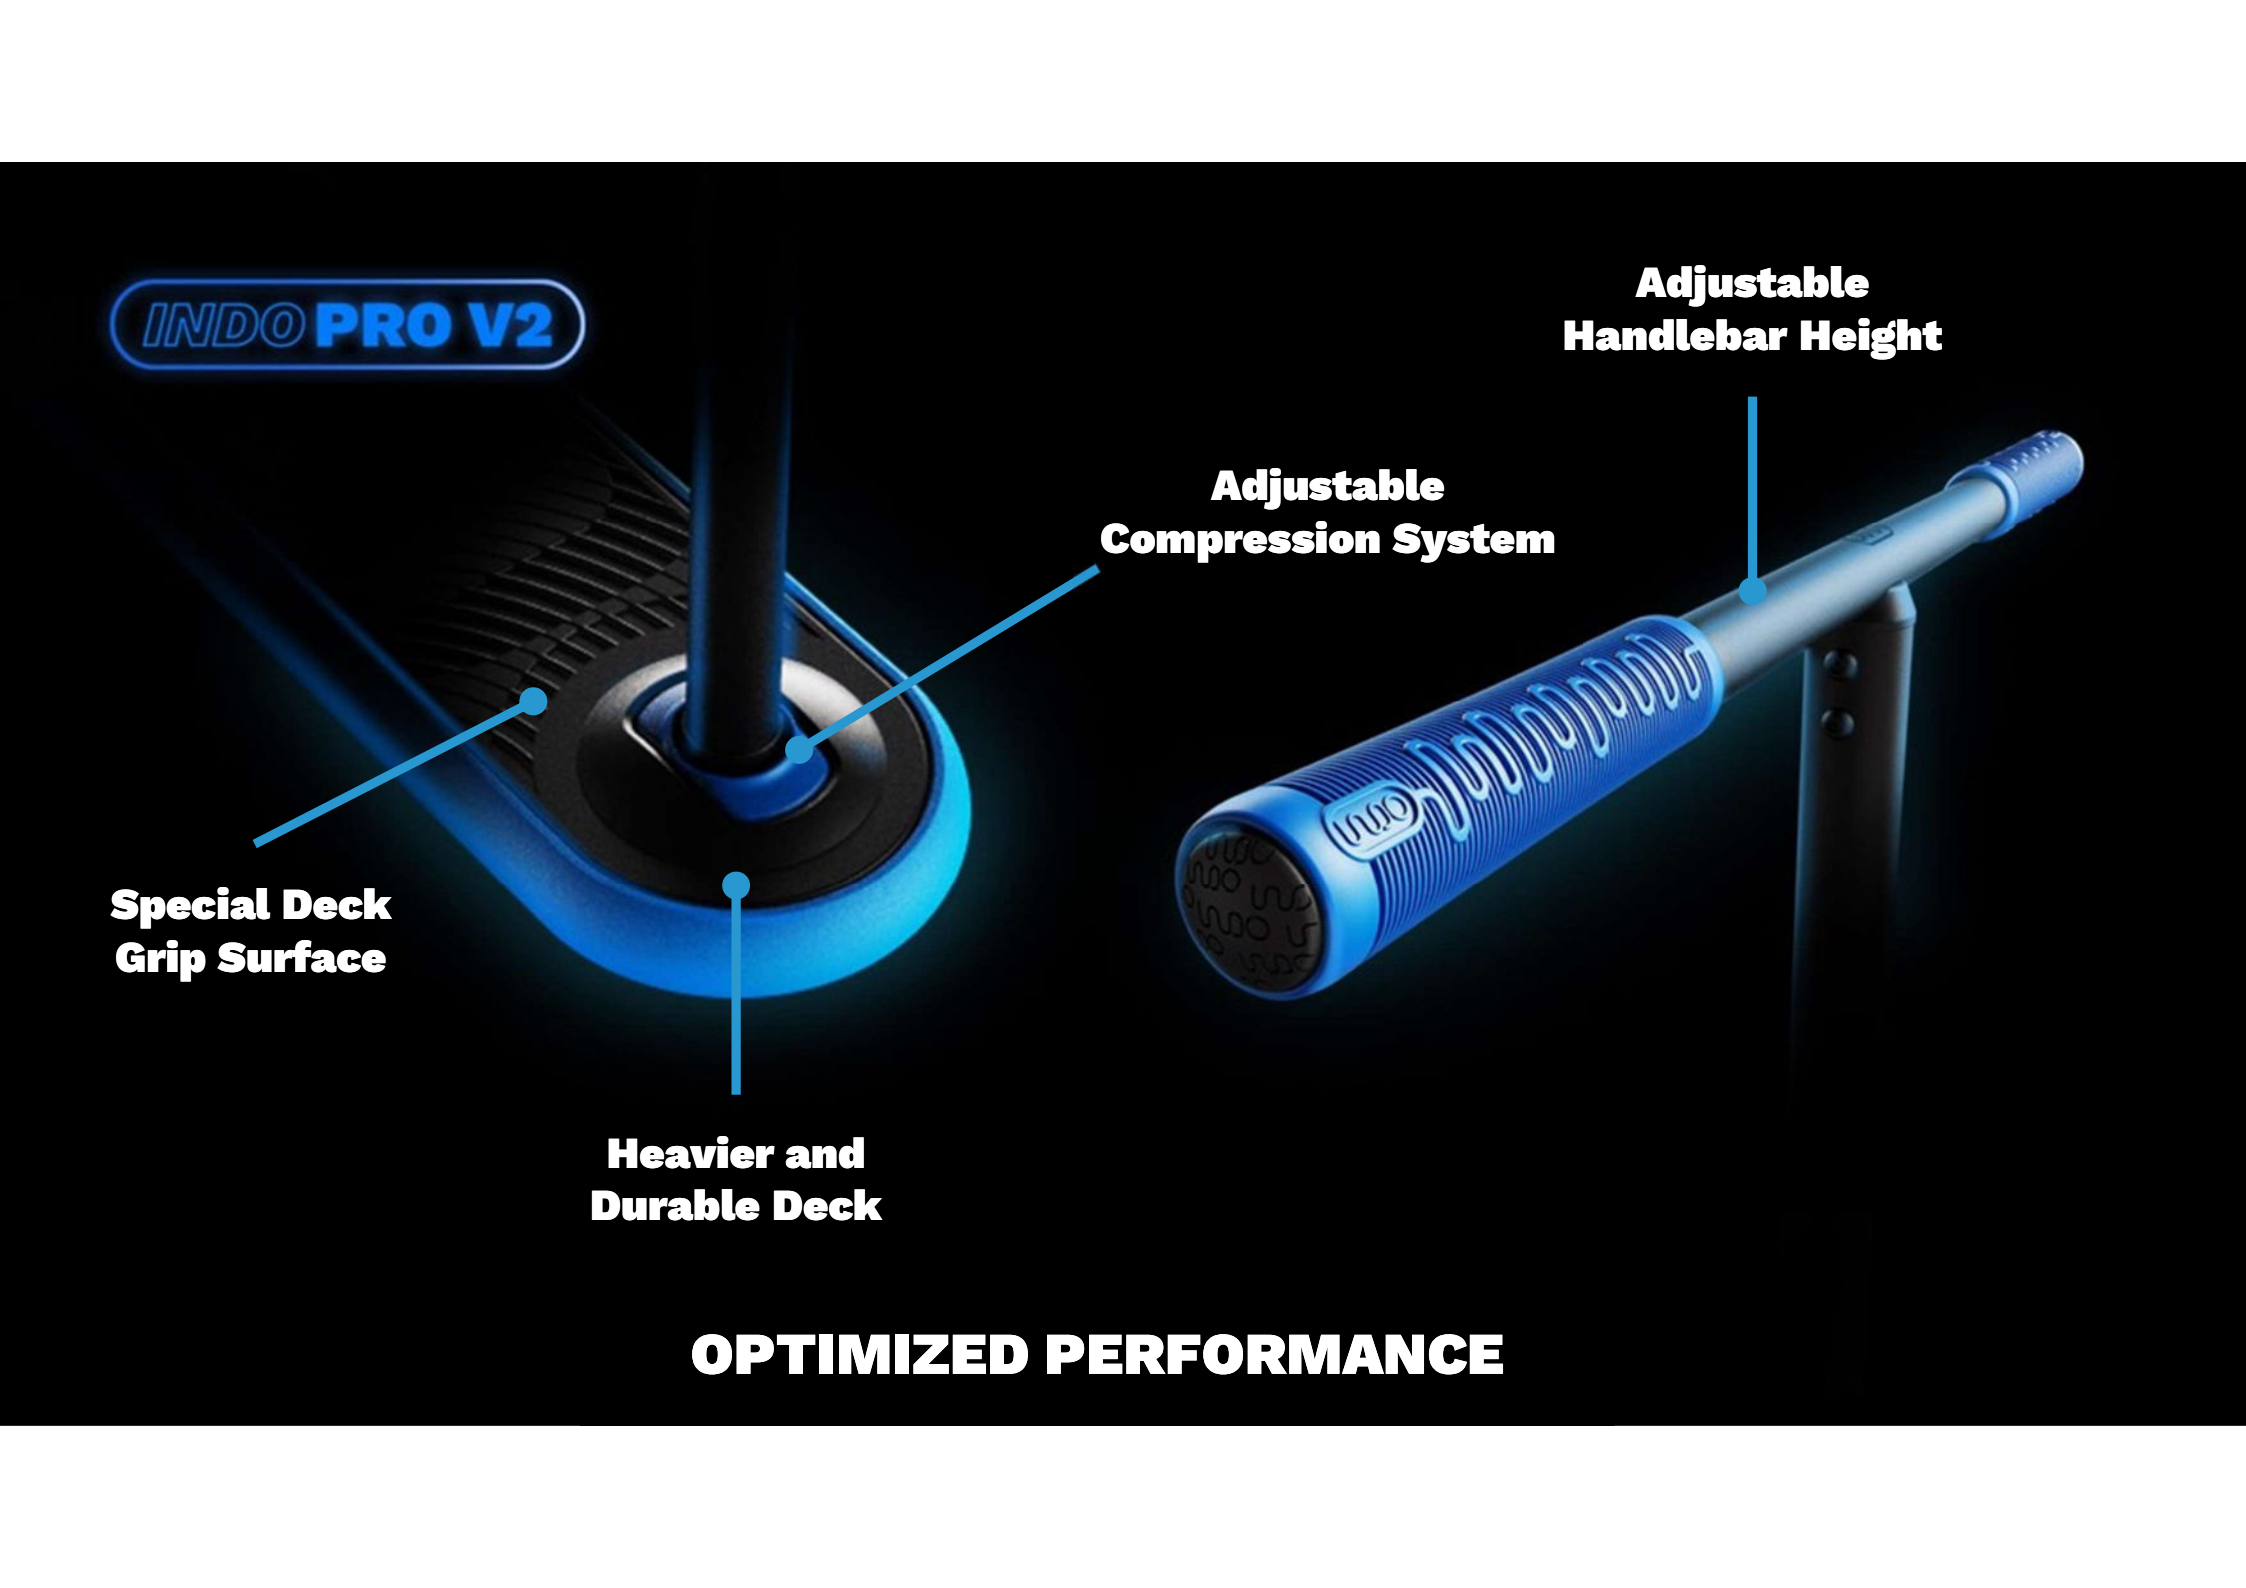

INDO PRO V2

- **700 - 750MM ADJUSTABLE HANDLEBAR**
- **WEIGHT DISTRIBUTION OPTIMIZED**
- **DECK STIFFNESS OPTIMIZED**

INDO PRO V2

SKATE OR THRIVE INTRODUCING — INDO SKATE

**More air time for the young ones,
more confidence for the senior
tricksters**