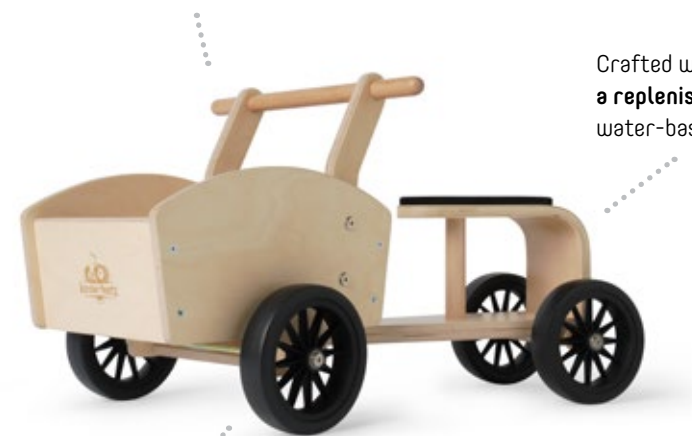

A foot-powered 4-wheel push bike for cruising around with cargo space to hold toys

Improve balance and coordination through **active play** with a vehicle that can be ridden, pushed, or pulled

Crafted with birch wood, a **replenishable source**, with water-based, non-toxic finishing

EVA airless wheels protect surfaces from scratches and guarantee a stable, smooth ride

Large **cargo space** in front for toys, treasures, and stuffed friends