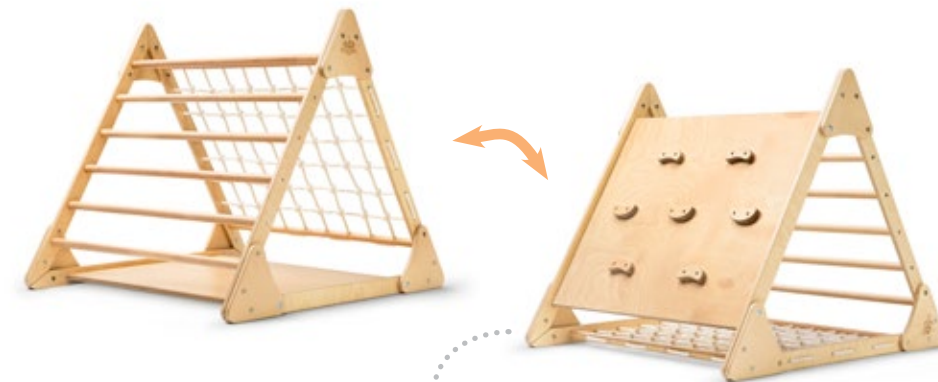

Kinderfeets Pikler Triple Climber Triangle LARGE

Features **3 sides** for climbing: ladder bars, climbing pegs, and cotton rope wall!

Corner hooks on the Ramp & Slide connect multiple Pikler gym units together securely

- Active developmental play with the Pikler system helps children develop at their natural pace
- Crafted with eco-friendly birch plywood and beech wood
- Non-toxic finishes with water-based varnish for smooth, comfortable play and easy cleaning

*Each sold separately