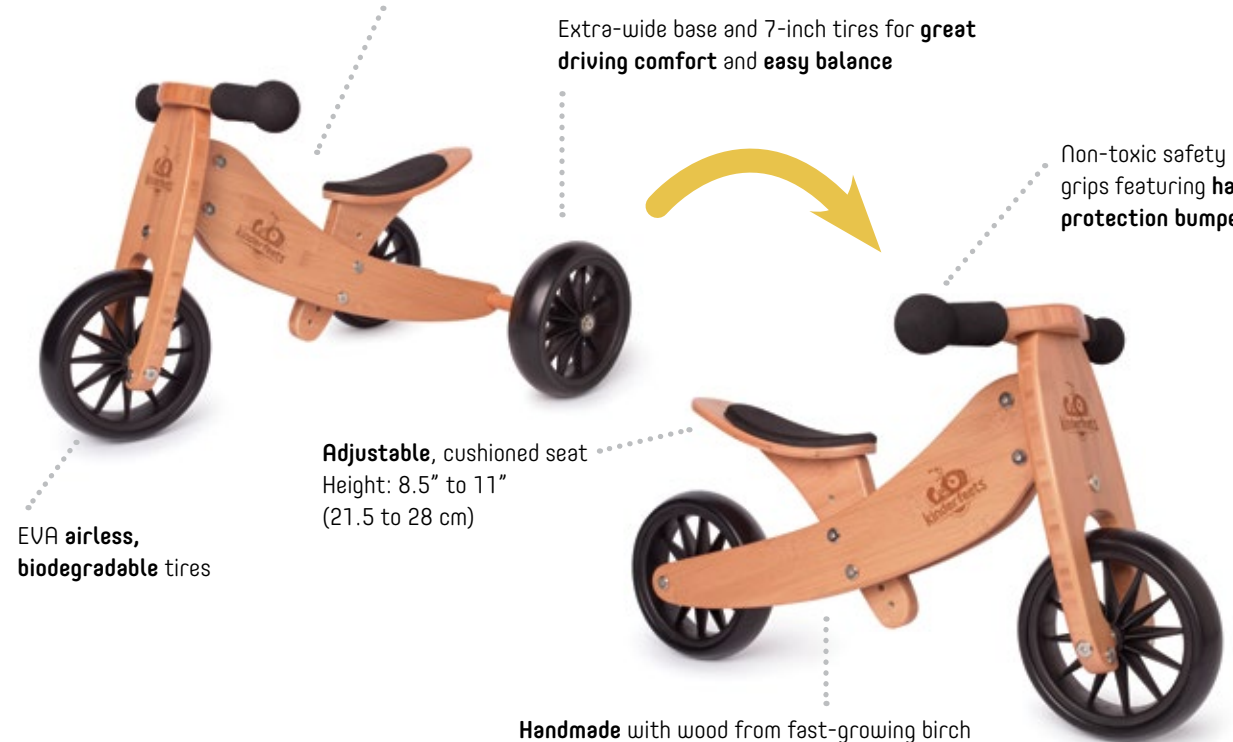

EVA **airless, biodegradable** tires

Adjustable, cushioned seat
Height: 8.5” to 11”
(21.5 to 28 cm)

Handmade with wood from fast-growing birch trees or bamboo—a **replenishable resource**. AND we plant trees with Trees for the Future!