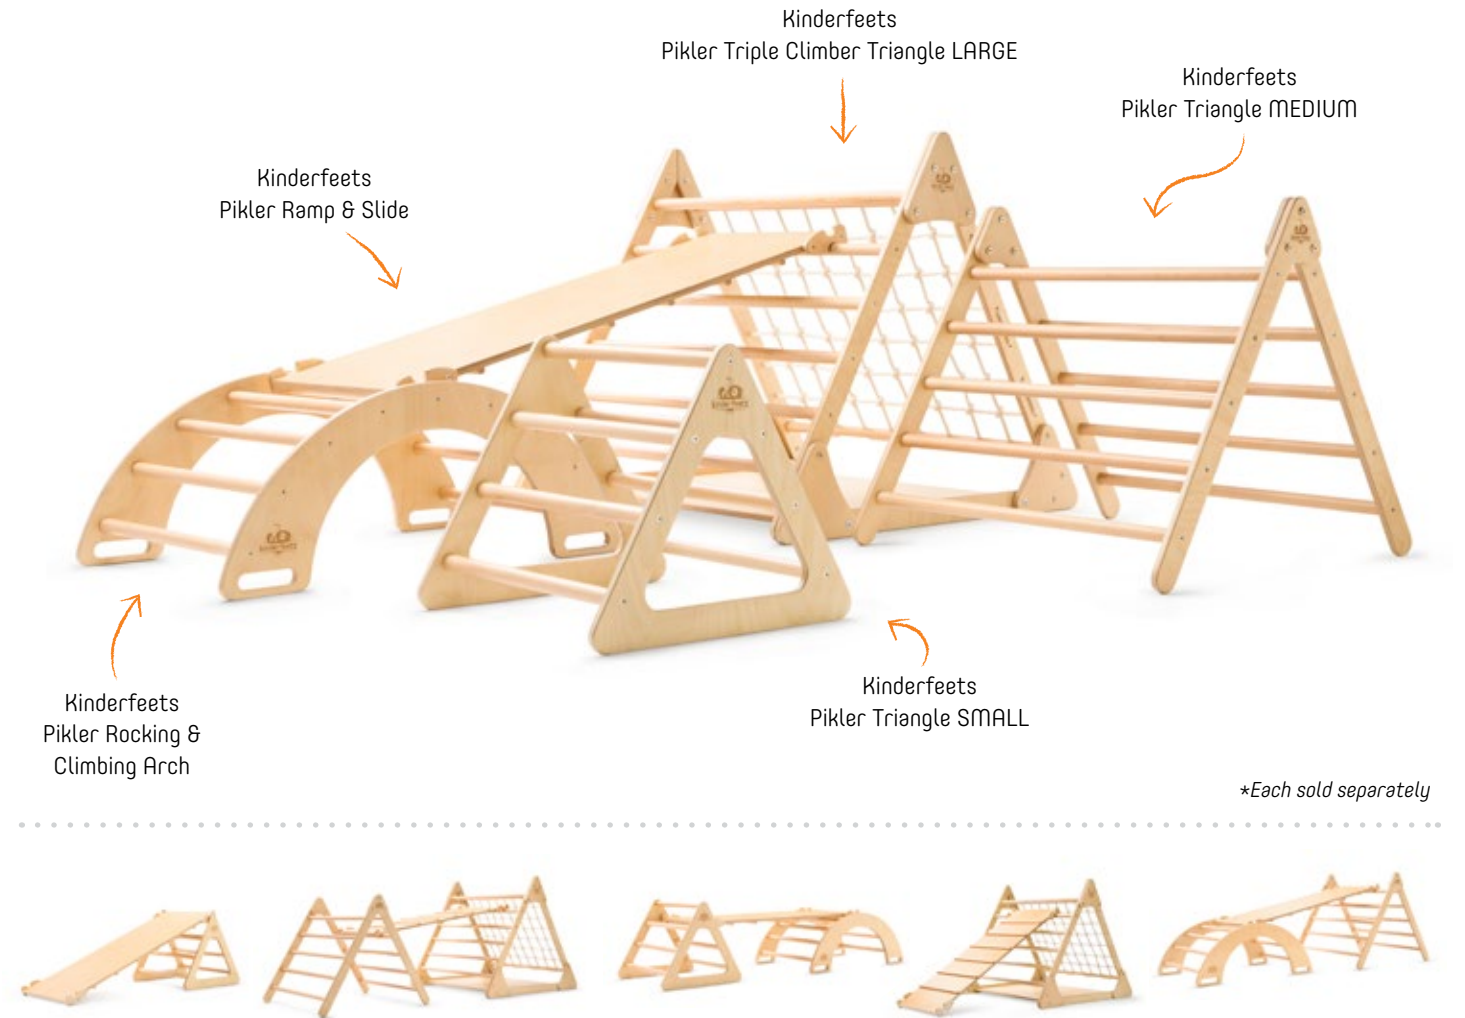

Kinderfeets® Pikler Gym System

1+
YEAR

Crafted with eco-friendly birch plywood & beechwood

Simultaneously improve gross motor skills, build physical strength, gain confidence, and stimulate the imagination with the Kinderfeets Pikler Gym System.

Crafted using responsibly-sourced birch plywood and beech wood, it's a wonderful, sustainable option for little ones to explore their adventurous side.

Kinderfeets Pikler gym components include the Ramp and Slide, Rocking and Climbing Arch, Triangle SMALL, Triangle MEDIUM, and Triple Climber Triangle LARGE.

Each unit in the gym system serves as an infinite number of play structures and are designed to be used with others in a safe and stable manner. Combine multiple units to create a dynamic play gym for your toddler to explore!

Combine units to create a dynamic gym!