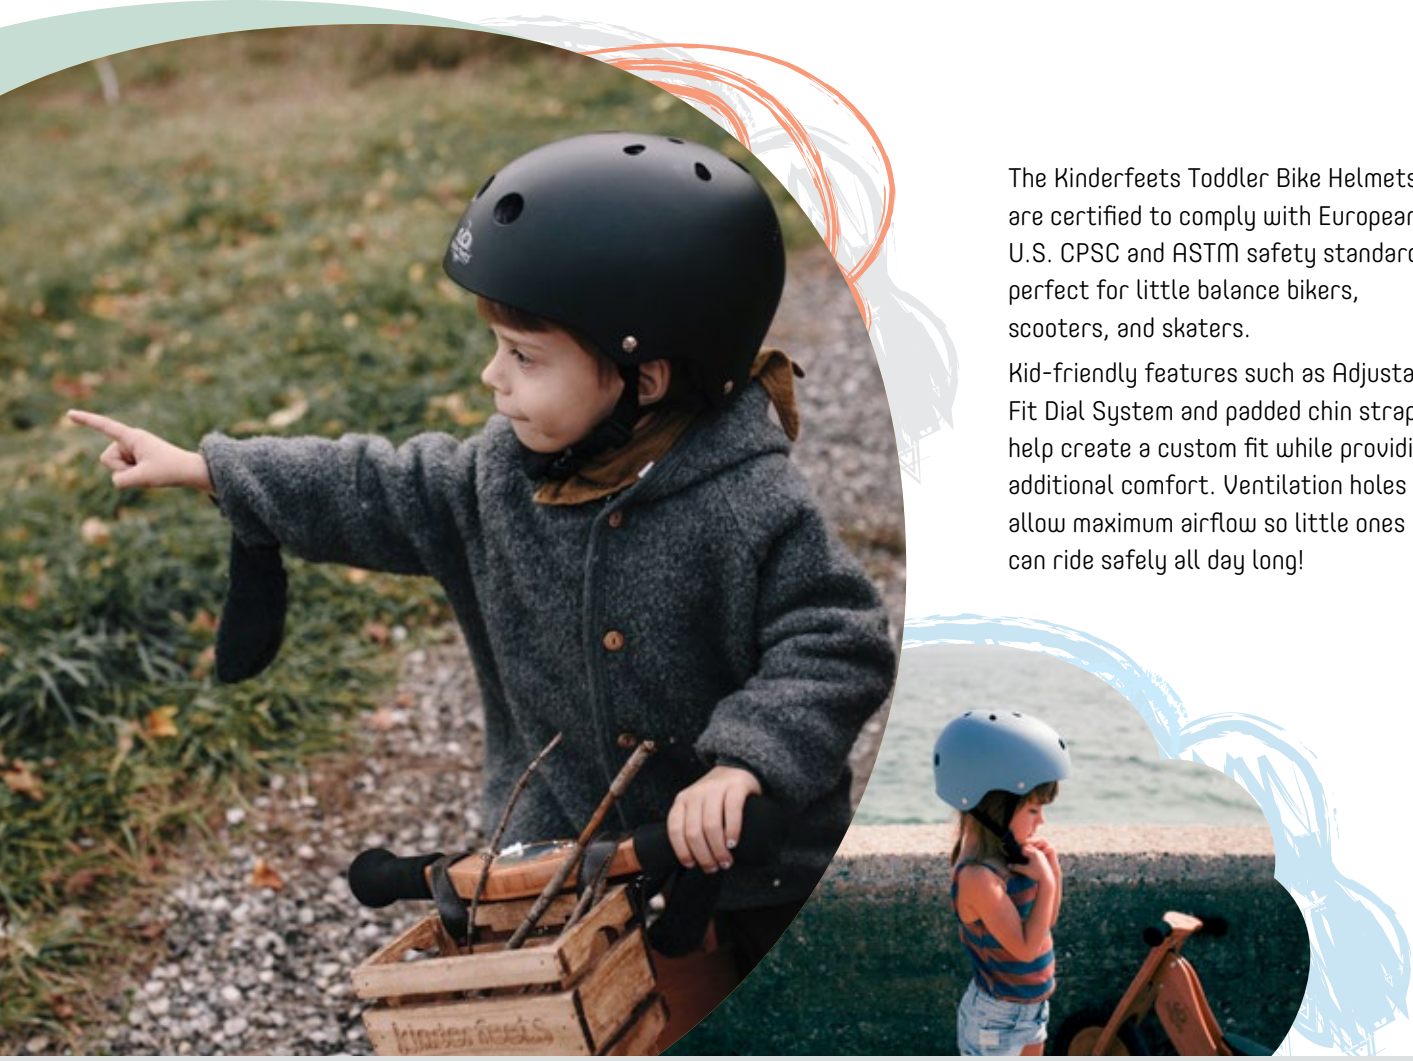

Kinderfeets® Helmets

Dual-certified protective gear for
little bikers, scooters, and skaters

The Kinderfeets Toddler Bike Helmets are certified to comply with European CE, U.S. CPSC and ASTM safety standards—perfect for little balance bikers, scooters, and skaters.

Kid-friendly features such as Adjustable Fit Dial System and padded chin strap help create a custom fit while providing additional comfort. Ventilation holes allow maximum airflow so little ones can ride safely all day long!

Fits toddler head circumference*
46–52 cm
(18"–20.5")

*To ensure a perfect fit, measure the circumference of your child's head starting from the middle of the forehead and make sure it is within range.