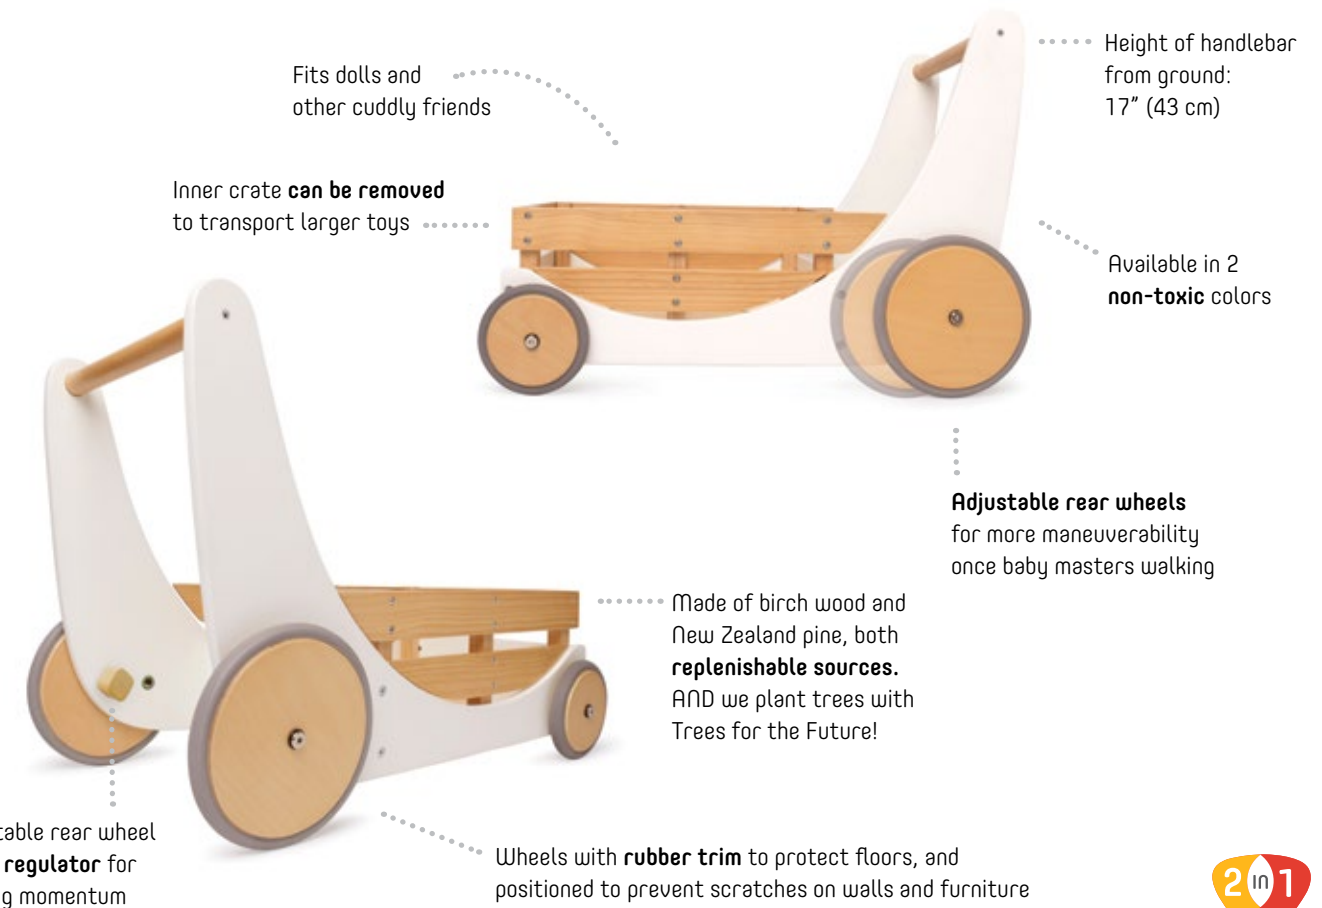

Push, pull, scoot, slide, spin, and race—perfect for **active play** at home or at school, indoors or outdoors

**Contoured handles** for stability and control

Fun for kids from age 2 years and up—**tested for up to 100 lb (45 kg)!**

# Kinderfeets® Cargo Walker® 2-in-1 Walker

12+ MONTHS

Introduce your little ones to the versatile fun of the Kinderfeets Cargo Walker—a toy that serves as both a wagon for toys and a walker for newly-mobile children.

Whether indoors or outdoors, the Cargo Walker is the perfect way to get babies comfortable taking their first steps as they start to explore the world. Its clever design allows adjustments for maneuverability as the tot masters walking. Kids have so much fun putting their toys in the wagon and taking them for a stroll.

## Easily converts from a baby walker to a cargo wagon!

Fits dolls and other cuddly friends

Inner crate **can be removed** to transport larger toys

Height of handlebar from ground: 17" (43 cm)

Available in 2 **non-toxic** colors