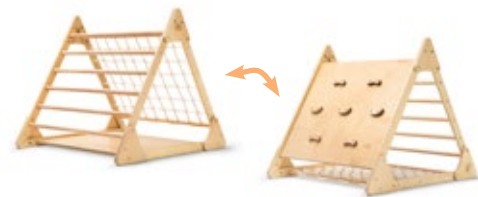

**Pikler Triangle SMALL**

- Dimensions: 18" L x 18" W x 16" H  
(46 x 46 x 41 cm); Weight 5.5 lb (2.5 kg)

**Pikler Triangle MEDIUM**

- Dimensions: 28.3" L x 27.6" W x 24.8" H  
(72 x 70 x 63 cm); Weight 9.3 lb (4.2 kg)

**Pikler Triple Climber Triangle LARGE**

- Dimensions: 35" L x 32.3" W x 30.7" H  
(89 x 82 x 78 cm); Weight 26 lb (11.9 kg)

03639 • Pikler  
Triangle SMALL

03640 • Pikler  
Triangle MEDIUM

03641 • Pikler Triple Climber  
Triangle LARGE