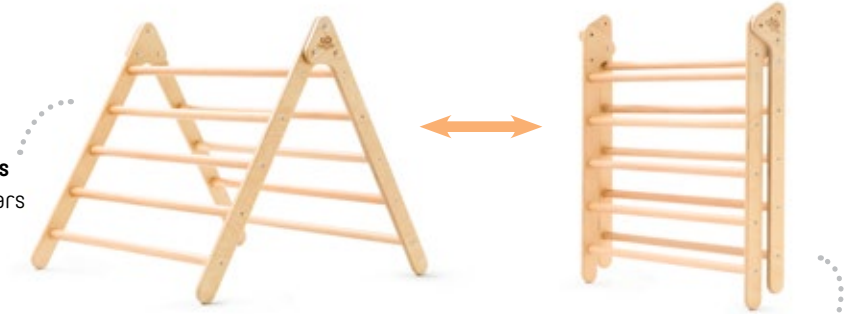

Kinderfeets Pikler Triangle MEDIUM

Features **2 sides** with climbing bars

Disassembles to fold for **compact storage**