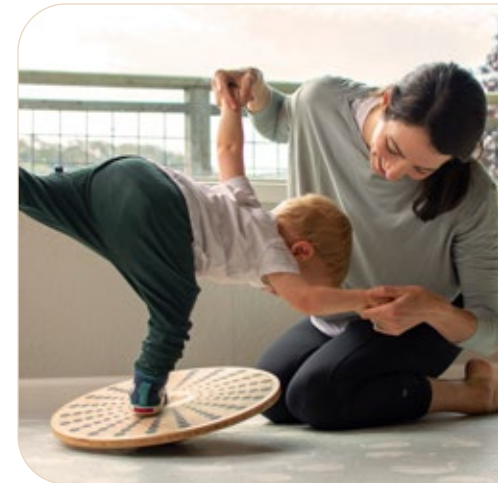

# Kinderfeets® Balance Disk

3+ YEARS

Build physical strength and test your agility with the Kinderfeets Balance Disk! The disk is the perfect sustainable tool for developing body stability, core strength, good posture and mind-muscle connection. Children can test their balance and coordination while developing important muscle groups and improving their focus. Adults can practice balancing with good posture while working at a standing desk, or perform squats to develop core and lower-body strength. The disk is fun for the entire family!

## Build physical and core strength, and improve agility and balance

A **perfect tool** for developing body stability, mind-muscle connection, and good posture

**Top-surface grip layer** provides traction and prevents slippage

Fun for the entire family from age 3 years through adulthood—**tested for up to 300 lb (136 kg)!**

Crafted using **eco-friendly** bamboo for the board and recycled plastic bottles and sawdust bioplastic for the base