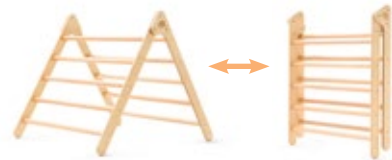

03640 • Pikler
Triangle MEDIUM